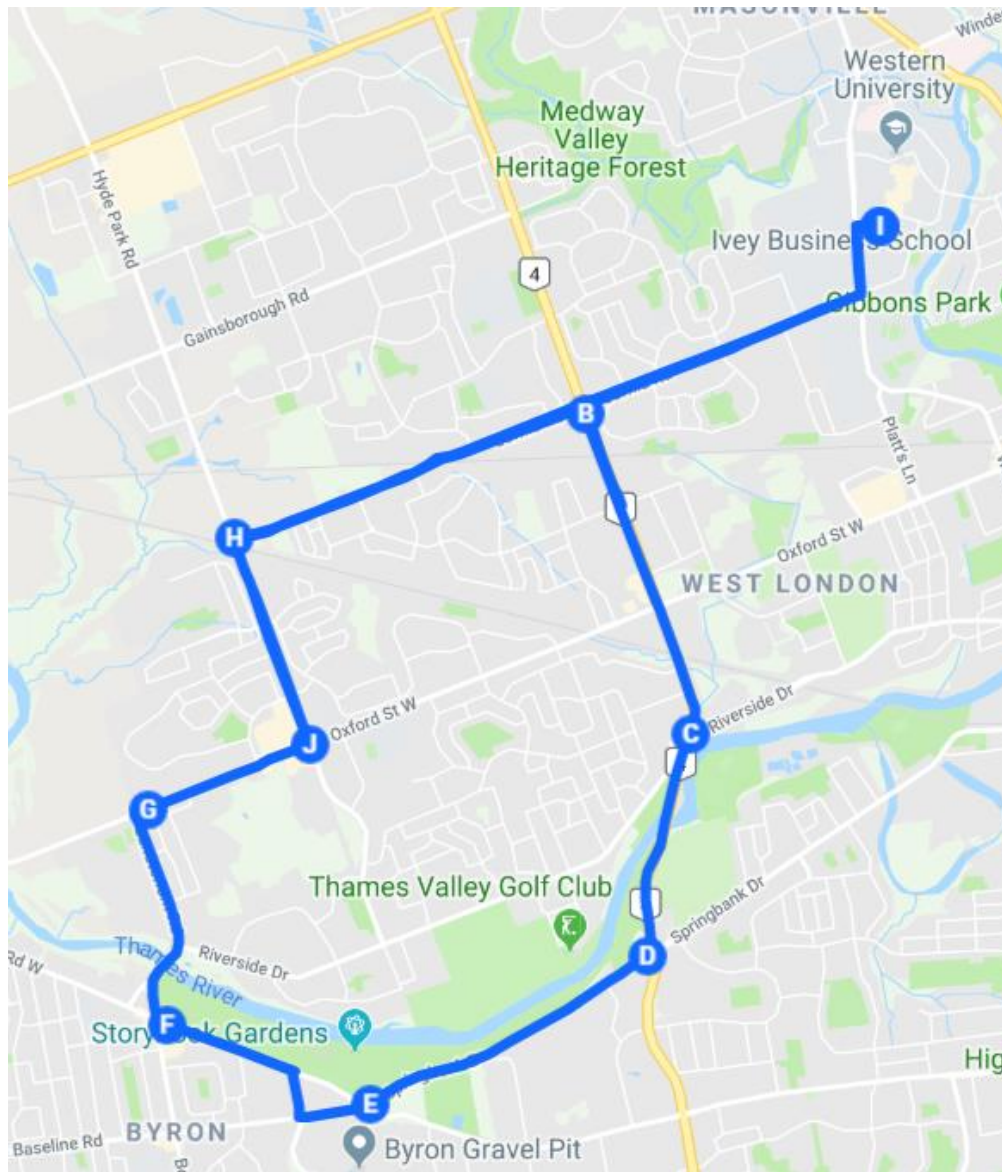

Orientation Week 2019: Off-Campus Shuttle Routes

The landmarks identified on the map by letters are major intersections along the route (or points where the driver is turning onto a new road). Proposed stops would be at LTC bus stops along the route where possible)

Shuttle A: Departing every 30 minutes

- A** Alumni Hall EB - #141, London, ON N6G 1G...
- B** Wonderland South of Sarnia NB - #2126, Lo...
- C** Wonderland Road North & Riverside Drive, ...
- D** Springbank at Wonderland WB - #1755, Lo...
- E** Springbank at Commissioners WB - #1734,...
- F** Commissioners at Boler WB - #448, Londo...
- G** Oxford at Sanatorium EB - #1341, London, ...
- H** Hyde Park Road & Oxford Street West, Lon...
- I** Hyde Park Road & Sarnia Road, London, ON
- J** Alumni Hall EB - #141, London, ON N6G 1G...

Shuttle C: Departing every 30 minutes

- A** Alumni Hall EB - #141, London, ON
- B** Western at Ambleside Dr NB - #1983, Lo...
- C** Richmond at Sunnyside NB - #1511, Lon...
- D** Masonville Place Stop #2 - #1141, Lond...
- E** Fanshawe at Hastings West EB - #697, L...
- F** Fanshawe at Stoneybrook East EB - #71...
- G** Adelaide at Fanshawe Pk Rd SB - #32, L...
- H** Adelaide at Willowdale SB - #2186, Lond...
- I** Windermere at Adelaide WB - #2077, Lo...
- J** Windermere at Doon Dr 2 WB - #2080, L...

Shuttle D: Departing every 45 minutes

Directions from Alumni Hall EB - #141, ...

- A** Alumni Hall EB - #141, London, ON N6G 1G...
- B** Richmond Street & Victoria Street, London, ...
- C** Victoria Street & Adelaide Street North, Lon...
- D** Adelaide Street North & Horton Street East,...
- E** Horton Street East & Wellington Street, Lon...
- F** Wellington Road & Southdale Road East, Lo...
- G** Southdale Road West & Wharncliffe Road S...
- H** Wharncliffe Road North & Oxford Street We...
- I** Alumni Hall EB - #141, London, ON N6G 1G...