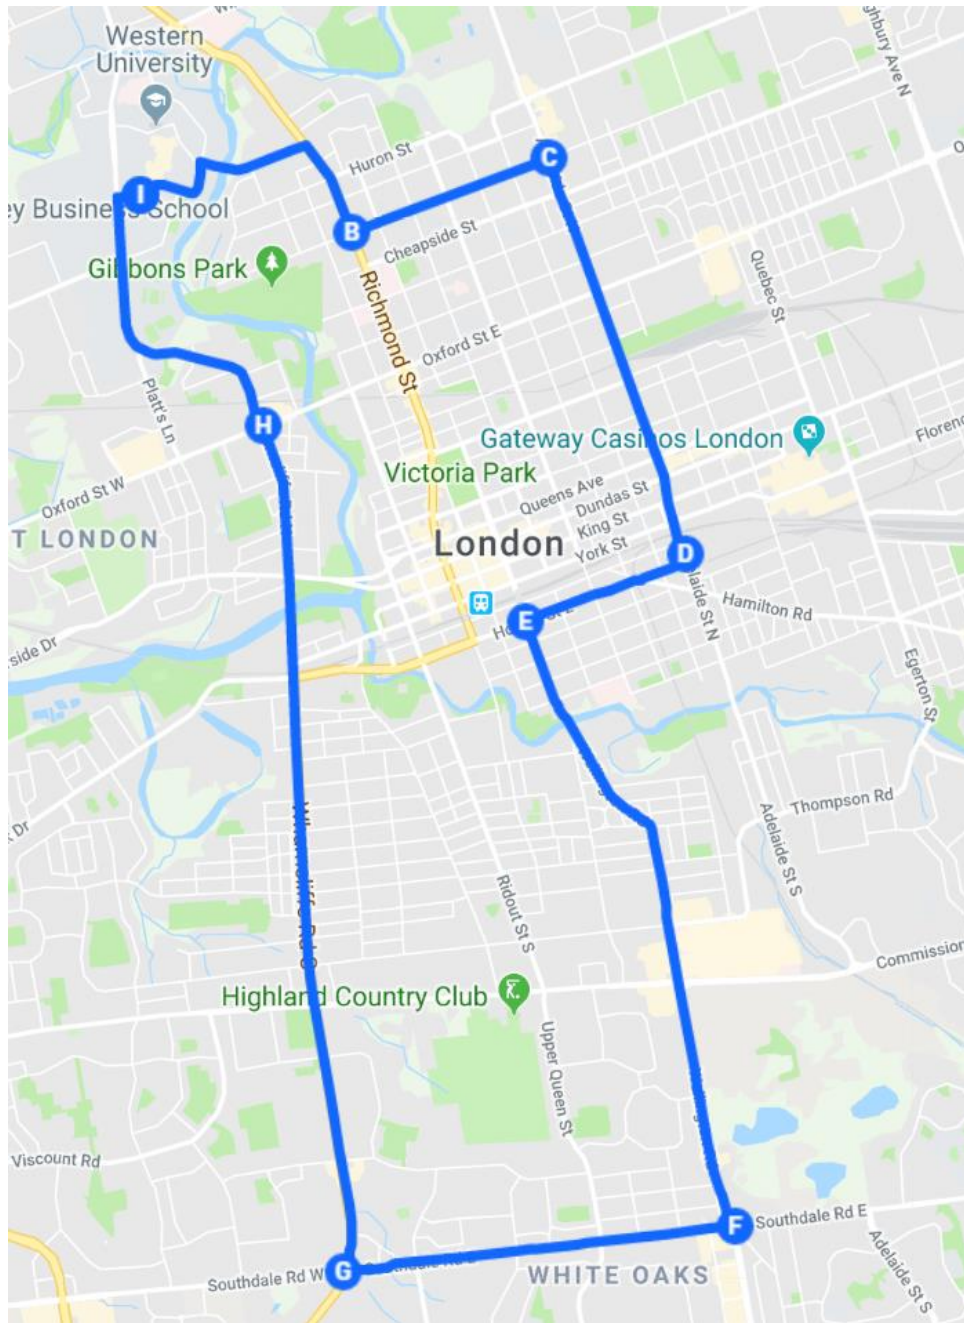

Orientation Week 2019: Off-Campus Shuttle Routes

The landmarks identified on the map by letters are major intersections along the route (or points where the driver is turning onto a new road). Proposed stops would be at LTC bus stops along the route where possible)

Shuttle C: Departing every 30 minutes

- A** Alumni Hall EB - #141, London, ON
- B** Western at Ambleside Dr NB - #1983, Lo...
- C** Richmond at Sunnyside NB - #1511, Lon...
- D** Masonville Place Stop #2 - #1141, Lond...
- E** Fanshawe at Hastings West EB - #697, L...
- F** Fanshawe at Stoneybrook East EB - #71...
- G** Adelaide at Fanshawe Pk Rd SB - #32, L...
- H** Adelaide at Willowdale SB - #2186, Lond...
- I** Windermere at Adelaide WB - #2077, Lo...
- J** Windermere at Doon Dr 2 WB - #2080, L...

Directions from Windermere at Doon ...

- A** Windermere at Doon Dr 2 WB - #2080, L...
- B** Richmond at Windermere SB - #1521, Lo...
- C** Richmond north of Raymond SB - #1503,...
- D** Richmond at University SB - #1513, Lond...
- E** Alumni Hall EB - #141, London, ON

Shuttle D: Departing every 45 minutes

Directions from Alumni Hall EB - #141, ...

- A** Alumni Hall EB - #141, London, ON N6G 1G...
- B** Richmond Street & Victoria Street, London, ...
- C** Victoria Street & Adelaide Street North, Lon...
- D** Adelaide Street North & Horton Street East,...
- E** Horton Street East & Wellington Street, Lon...
- F** Wellington Road & Southdale Road East, Lo...
- G** Southdale Road West & Wharncliffe Road S...
- H** Wharncliffe Road North & Oxford Street We...
- I** Alumni Hall EB - #141, London, ON N6G 1G...