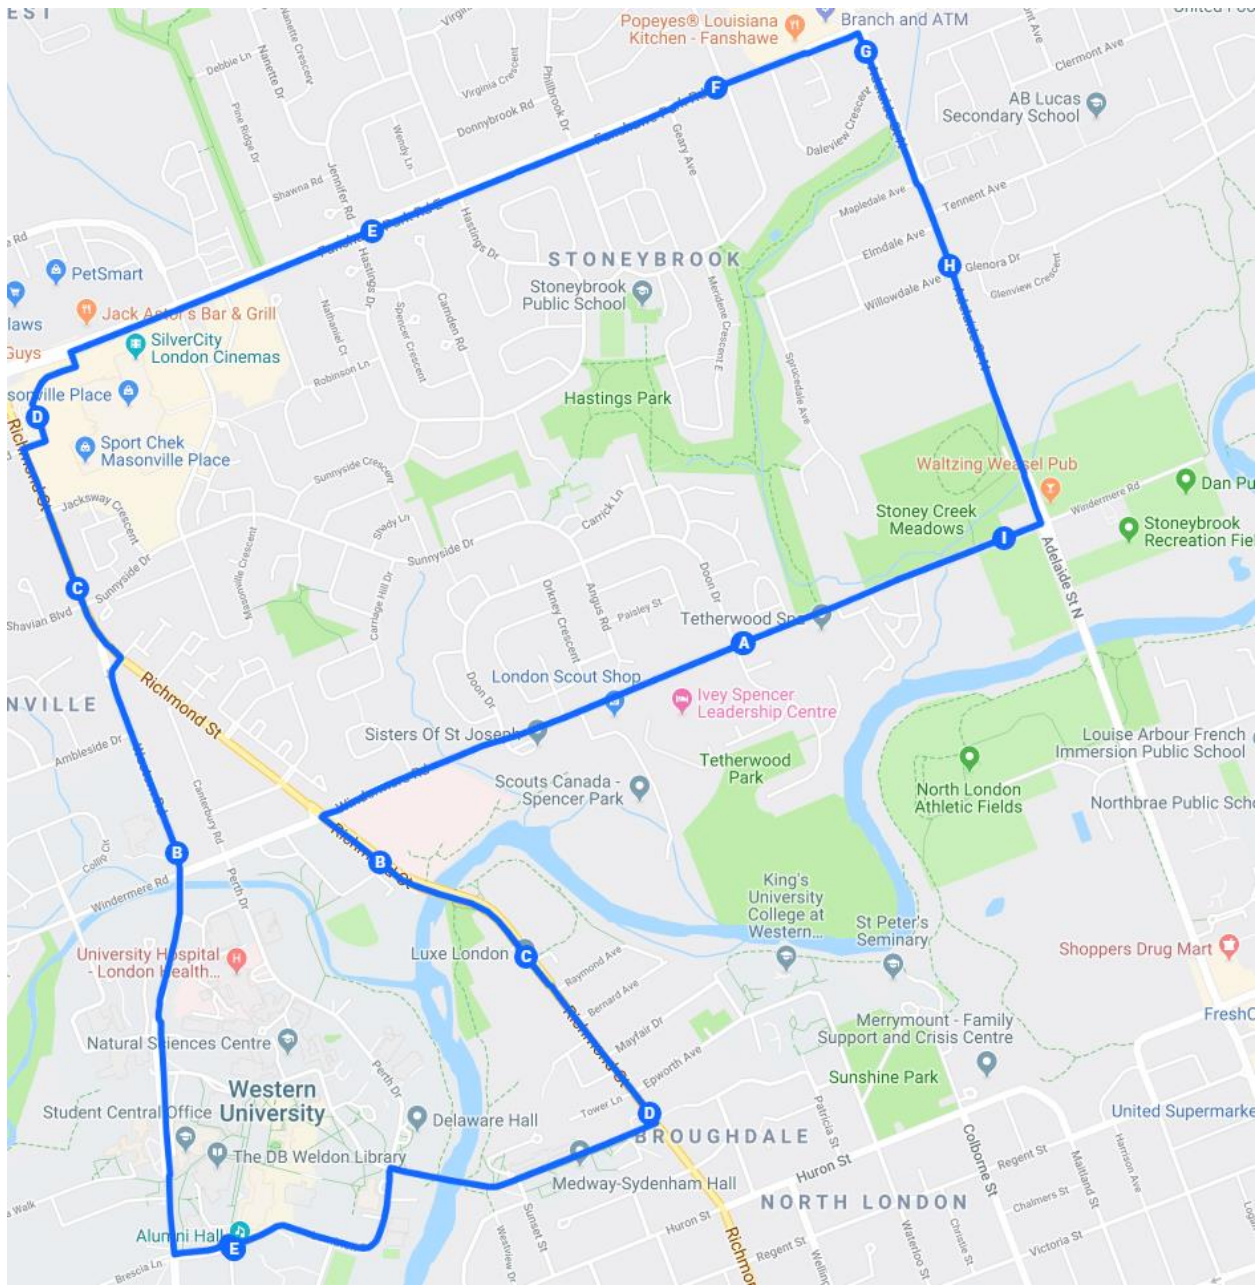

Orientation Week 2019: Off-Campus Shuttle Routes

The landmarks identified on the map by letters are major intersections along the route (or points where the driver is turning onto a new road). Proposed stops would be at LTC bus stops along the route where possible)

Shuttle A: Departing every 30 minutes

- A** Alumni Hall EB - #141, London, ON N6G 1G...
- B** Wonderland South of Sarnia NB - #2126, Lo...
- C** Wonderland Road North & Riverside Drive, ...
- D** Springbank at Wonderland WB - #1755, Lo...
- E** Springbank at Commissioners WB - #1734,...
- F** Commissioners at Boler WB - #448, Londo...
- G** Oxford at Sanatorium EB - #1341, London, ...
- H** Hyde Park Road & Oxford Street West, Lon...
- I** Hyde Park Road & Sarnia Road, London, ON
- J** Alumni Hall EB - #141, London, ON N6G 1G...

Shuttle C: Departing every 30 minutes

- A** Alumni Hall EB - #141, London, ON
- B** Western at Ambleside Dr NB - #1983, Lo...
- C** Richmond at Sunnyside NB - #1511, Lon...
- D** Masonville Place Stop #2 - #1141, Lond...
- E** Fanshawe at Hastings West EB - #697, L...
- F** Fanshawe at Stoneybrook East EB - #71...
- G** Adelaide at Fanshawe Pk Rd SB - #32, L...
- H** Adelaide at Willowdale SB - #2186, Lond...
- I** Windermere at Adelaide WB - #2077, Lo...
- J** Windermere at Doon Dr 2 WB - #2080, L...

Shuttle D: Departing every 45 minutes

Directions from Alumni Hall EB - #141, ...

- A** Alumni Hall EB - #141, London, ON N6G 1G...
- B** Richmond Street & Victoria Street, London, ...
- C** Victoria Street & Adelaide Street North, Lon...
- D** Adelaide Street North & Horton Street East,...
- E** Horton Street East & Wellington Street, Lon...
- F** Wellington Road & Southdale Road East, Lo...
- G** Southdale Road West & Wharncliffe Road S...
- H** Wharncliffe Road North & Oxford Street We...
- I** Alumni Hall EB - #141, London, ON N6G 1G...