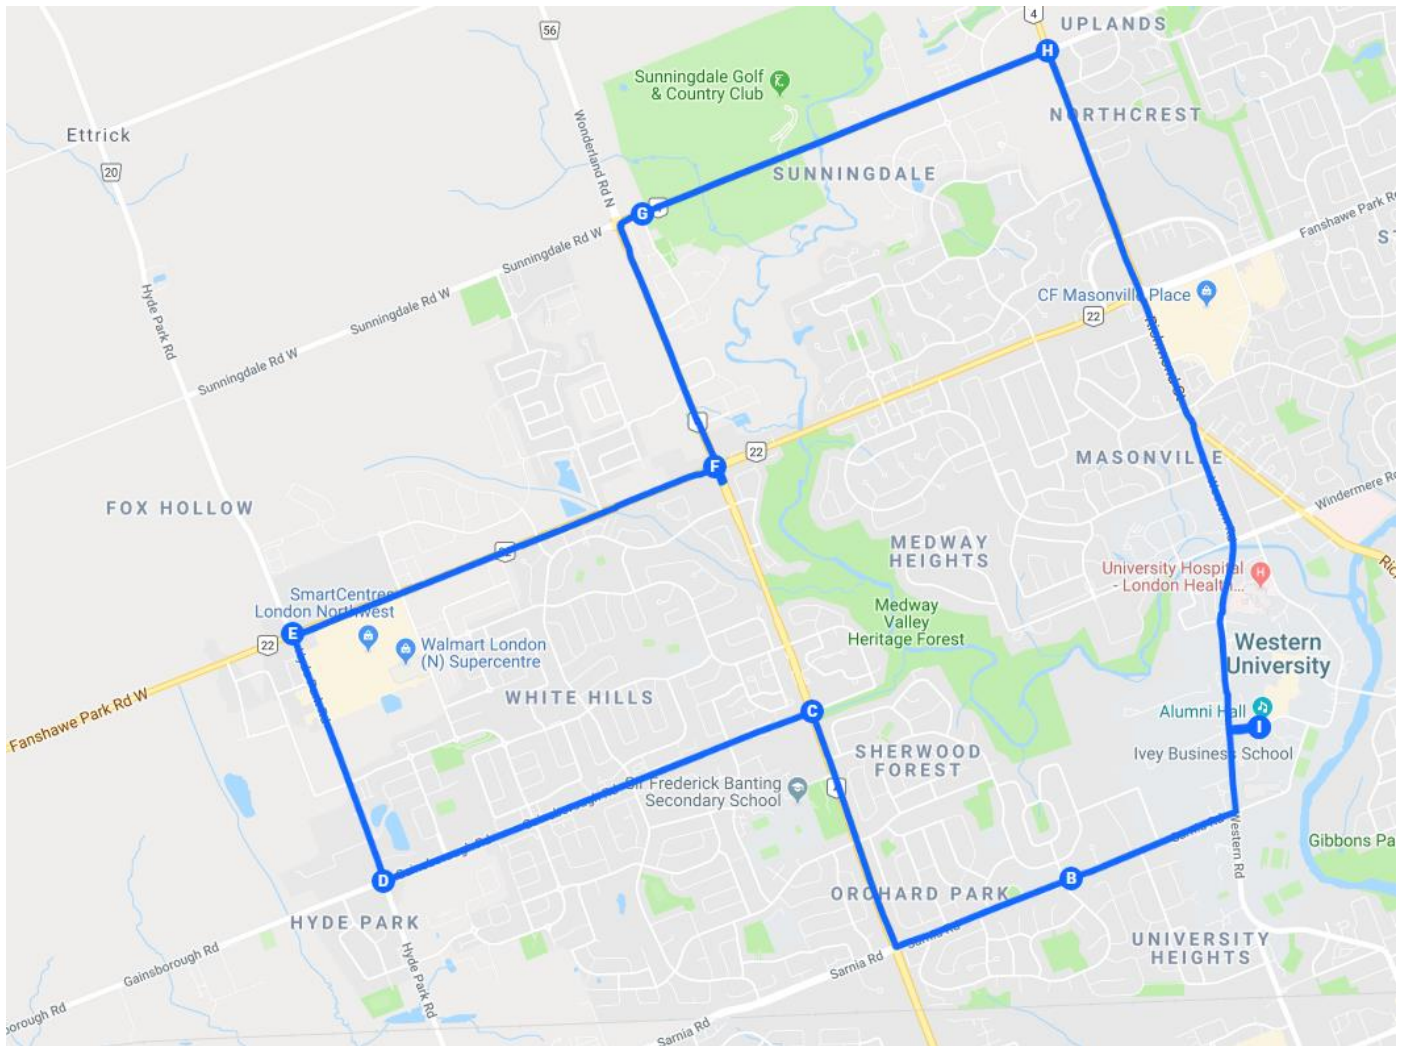

Shuttle B: Departing every 30 Minutes *Note: this shuttle does not have LTC bus stops on the entire route*

- **A** Alumni Hall EB - #141, London, ON N6G 1G...
- **B** Sarnia at Sleightholme WB - #1644, London...
- **C** Wonderland Road North & Gainsborough R...
- **D** Hyde Park Road & Gainsborough Road, Lon...
- **E** Hyde Park Road & Fanshawe Park Road We...
- **F** Fanshawe Park Road West & Wonderland R...
- **G** Sunningdale Road West & Wallingford Aven...
- **H** Sunningdale Road West & Richmond Street...
- **I** Alumni Hall EB - #141, London, ON N6G 1G...