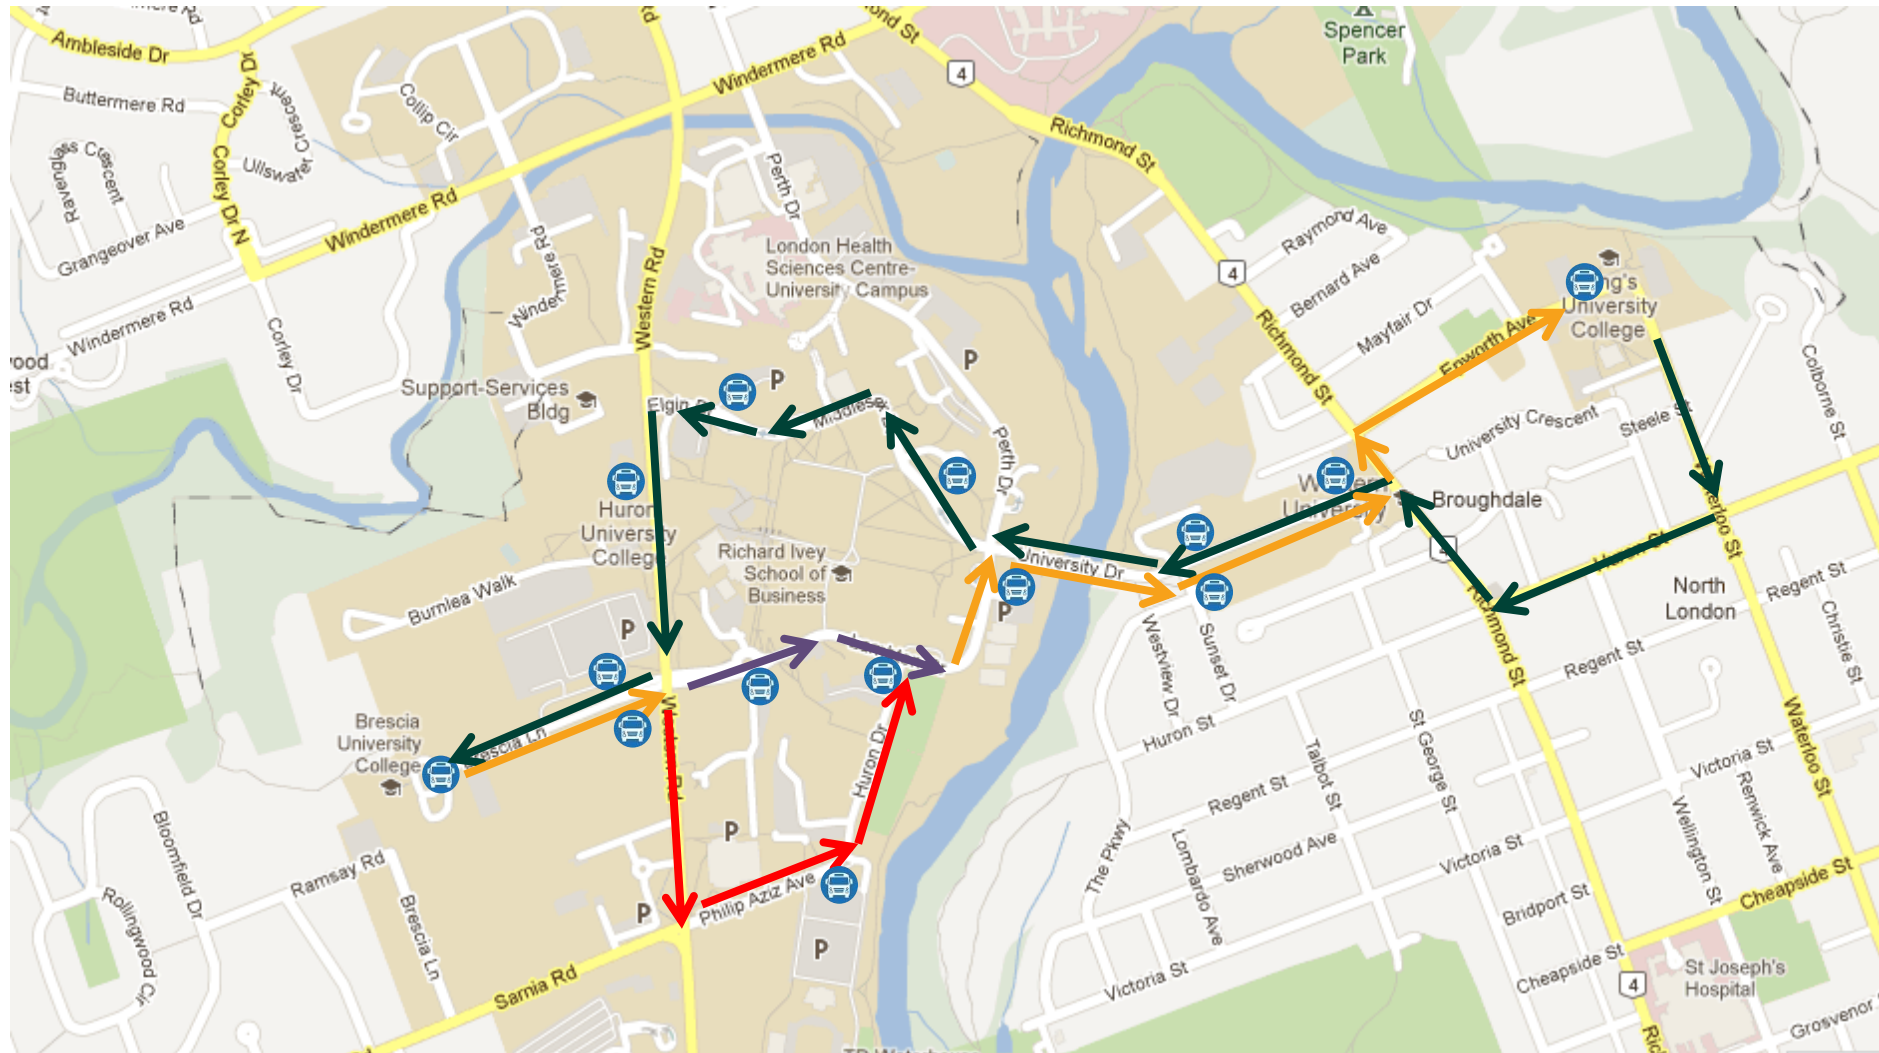

-  Bus Stop Locations
-  King's to Brescia
-  Brescia to King's

Bus Routes 3 & 4: King's Express

Stops From King's: University Gate, Elgin Hall, Middlesex College, Medical Science, Huron College, Alumni Hall, Nursing Building, Talbot College, Sydenham Hall, King's

 Bus Stop Locations

 King's and Western ONLY

Bus Routes 5 & 6: Brescia Express

Stops From Brescia: Brescia Exit, Alumni Hall, Nursing Building, Middlesex College, Medical Science, Huron College, Brescia Entrance, Brescia

 Bus Stop Locations

 Brescia and Western ONLY

Bus Route 7: Evening Shuttle

Stops From King's to Brescia: University Gate, Elgin Hall, Middlesex College, Medical Science, Huron College, Brescia Entrance, Brescia

Stops From Brescia to King's: Brescia Exit, **Thompson Centre** OR **Alumni Hall**, Nursing Building, Talbot College, Sydenham Hall, King's

 Bus Stop Locations

 Brescia to King's

 Thompson Centre Route

 King's to Brescia