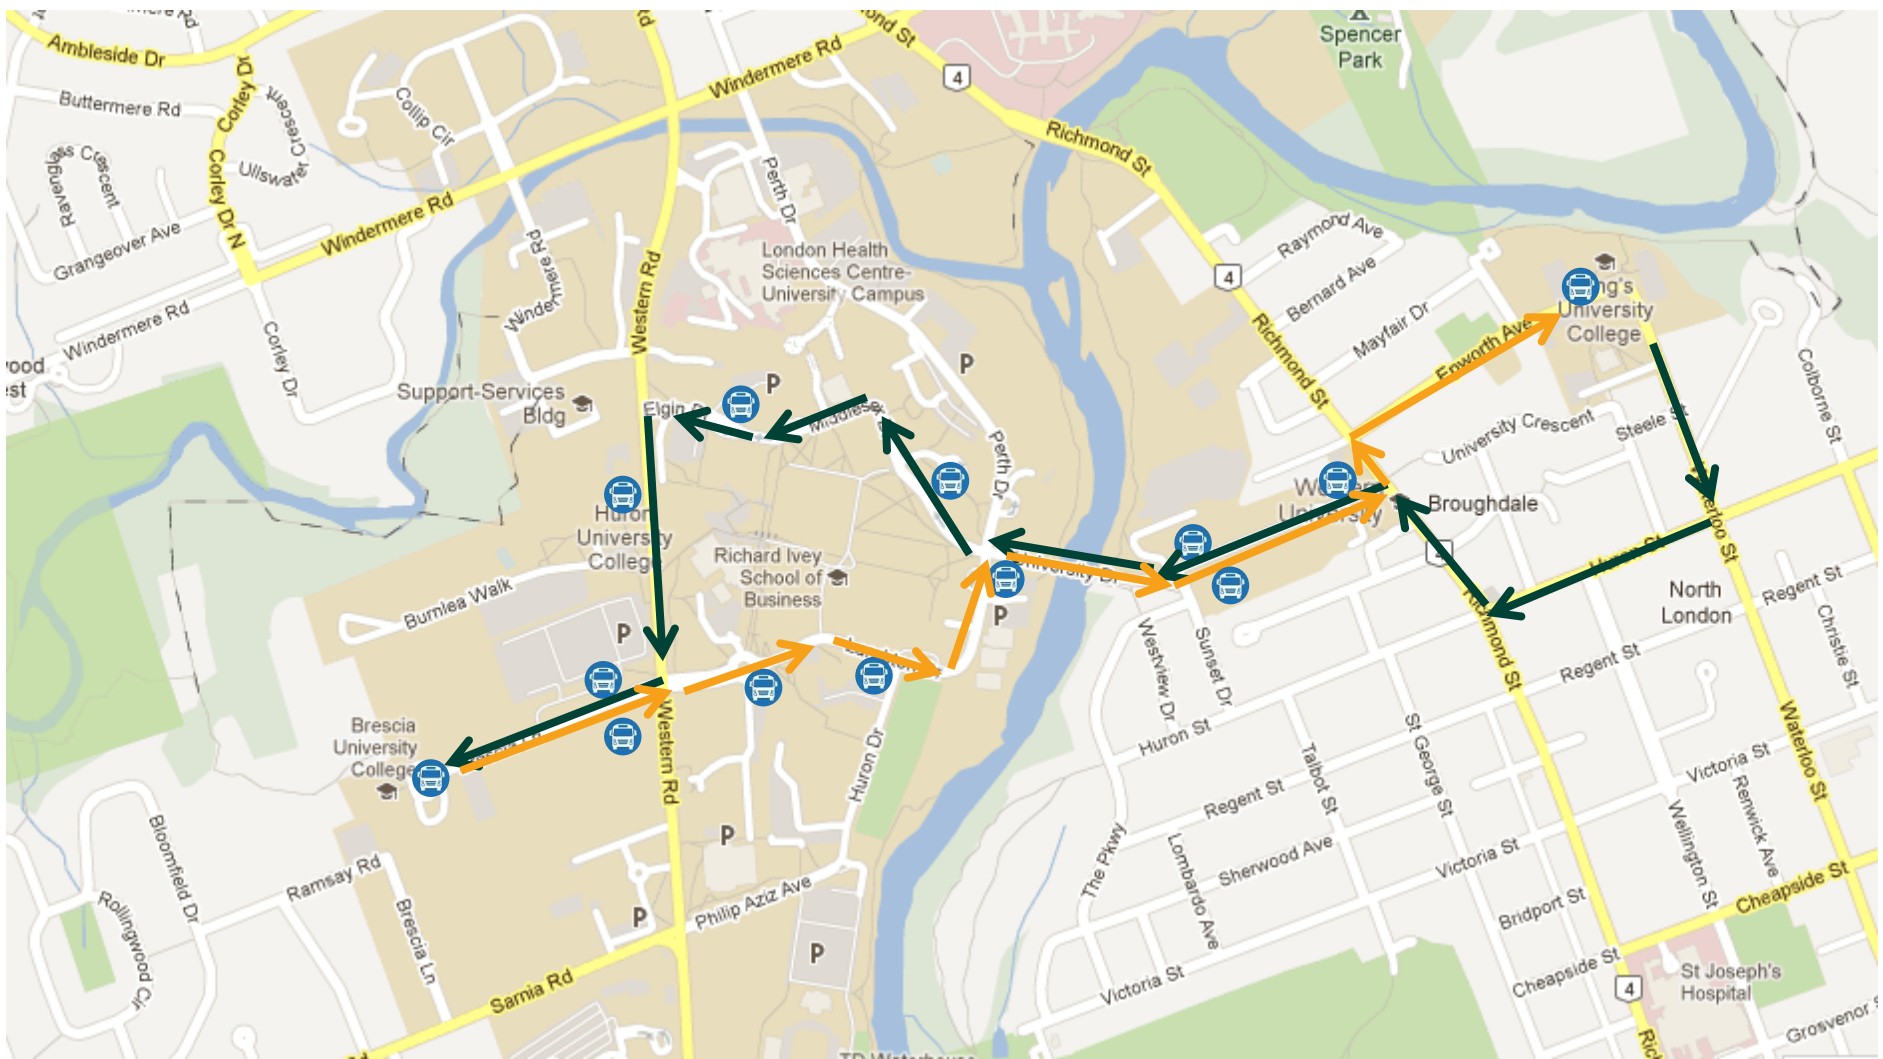

Bus Routes 1&2: King's/Brescia Shuttle

Stops From King's to Brescia: University Gate, Elgin Hall, Middlesex College, Medical Science, Huron College, Brescia Entrance, Brescia

Stops From Brescia to King's: Brescia Exit, Alumni Hall, Nursing Building, Talbot College, Sydenham Hall, King's

-  Bus Stop Locations
-  King's to Brescia
-  Brescia to King's

Bus Routes 3 & 4: King's Express

Stops From King's: University Gate, Elgin Hall, Middlesex College, Medical Science, Huron College, Alumni Hall, Nursing Building, Talbot College, Sydenham Hall, King's

 Bus Stop Locations

 King's and Western ONLY

Bus Routes 5 & 6: Brescia Express

Stops From Brescia: Brescia Exit, Alumni Hall, Nursing Building, Middlesex College, Medical Science, Huron College, Brescia Entrance, Brescia

 Bus Stop Locations

 Brescia and Western ONLY

Bus Route 7: Evening Shuttle

Stops From King's to Brescia: University Gate, Elgin Hall, Middlesex College, Medical Science, Huron College, Brescia Entrance, Brescia