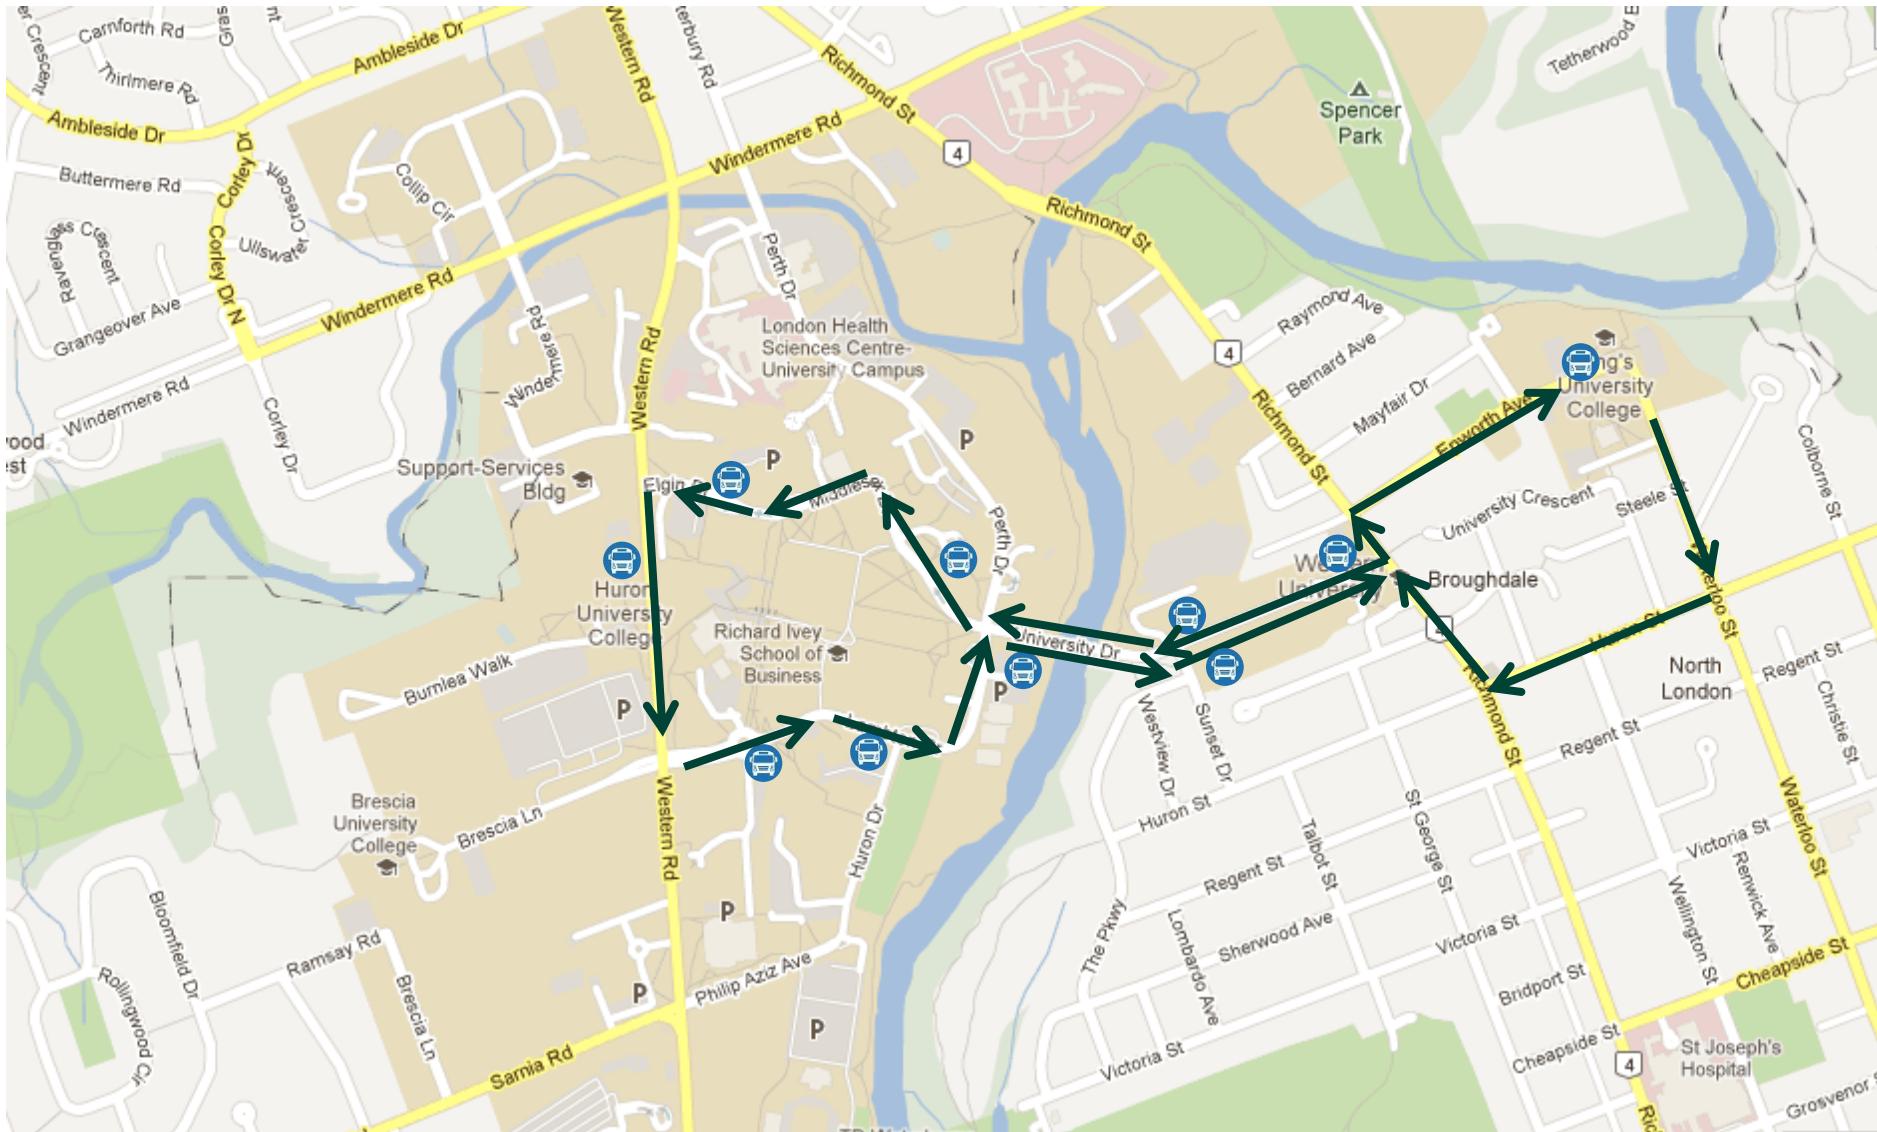

Bus Routes 1&2: King's/Brescia Shuttle

Stops From King's to Brescia: University Gate, Elgin Hall, Middlesex College, Medical Science, Huron College, Brescia Entrance, Brescia

Stops From Brescia to King's: Brescia Exit, Alumni Hall, Nursing Building, Talbot College, Sydenham Hall, King's

-  Bus Stop Locations
-  King's to Brescia
-  Brescia to King's

Bus Routes 3 & 4: King's Express

Stops From King's: University Gate, Elgin Hall, Middlesex College, Medical Science, Huron College, Alumni Hall, Nursing Building, Talbot College, Sydenham Hall, King's

 Bus Stop Locations

 King's and Western ONLY

Bus Routes 5 & 6: Brescia Express

Stops From Brescia: Brescia Exit, Alumni Hall, Nursing Building, Middlesex College, Medical Science, Huron College, Brescia Entrance, Brescia

 Bus Stop Locations

 Brescia and Western ONLY

Bus Route 7: Evening Shuttle

Stops From King's to Brescia: University Gate, Elgin Hall, Middlesex College, Medical Science, Huron College, Brescia Entrance, Brescia