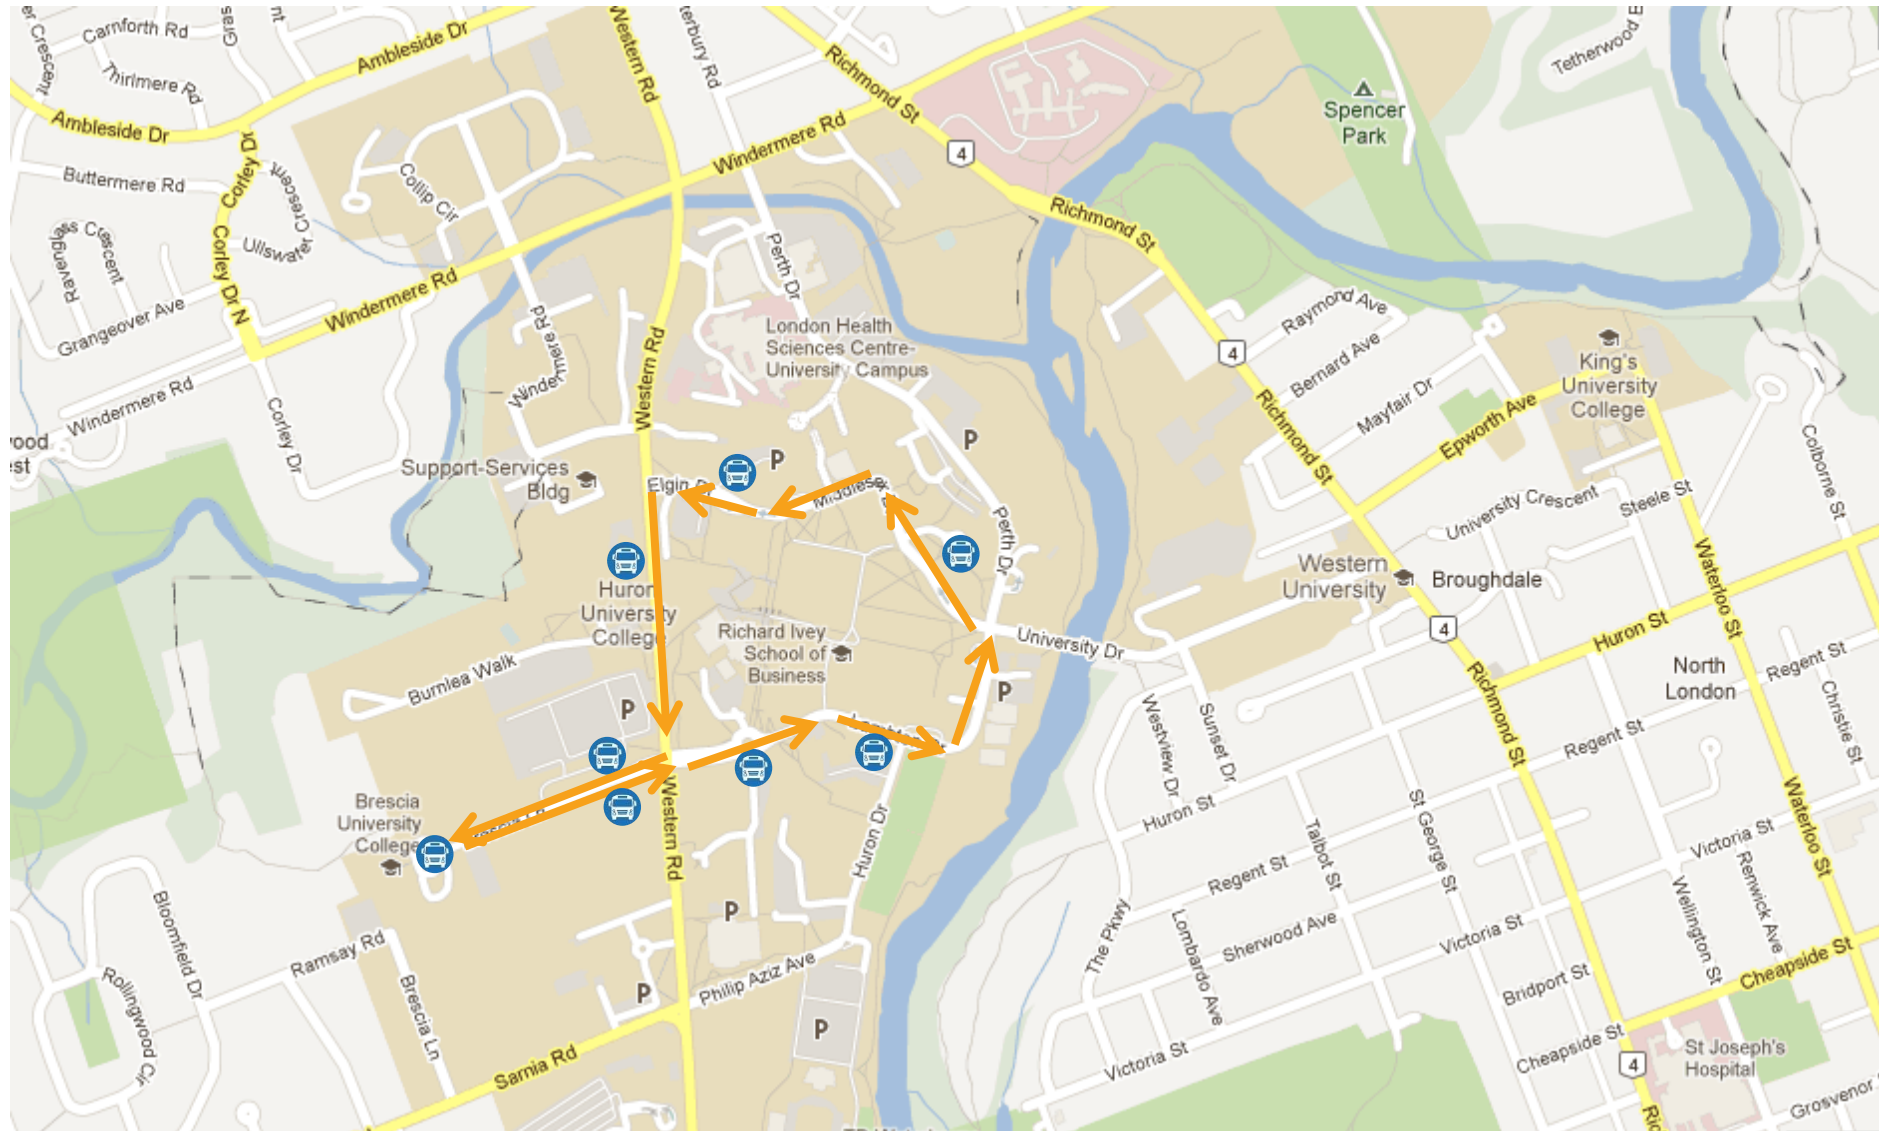

Bus Routes 1&2: King's/Brescia Shuttle

Stops From King's to Brescia: University Gate, Elgin Hall, Middlesex College, Medical Science, Huron College, Brescia Entrance, Brescia

Stops From Brescia to King's: Brescia Exit, Alumni Hall, Nursing Building, Talbot College, Sydenham Hall, King's

-  Bus Stop Locations
-  King's to Brescia
-  Brescia to King's

Bus Routes 3 & 4: King's Express

Stops From King's: University Gate, Elgin Hall, Middlesex College, Medical Science, Huron College, Alumni Hall, Nursing Building, Talbot College, Sydenham Hall, King's

 Bus Stop Locations

 King's and Western ONLY

Bus Routes 5 & 6: Brescia Express

Stops From Brescia: Brescia Exit, Alumni Hall, Nursing Building, Middlesex College, Medical Science, Huron College, Brescia Entrance, Brescia

 Bus Stop Locations

 Brescia and Western ONLY

Bus Route 7: Evening Shuttle

Stops From King's to Brescia: University Gate, Elgin Hall, Middlesex College, Medical Science, Huron College, Brescia Entrance, Brescia