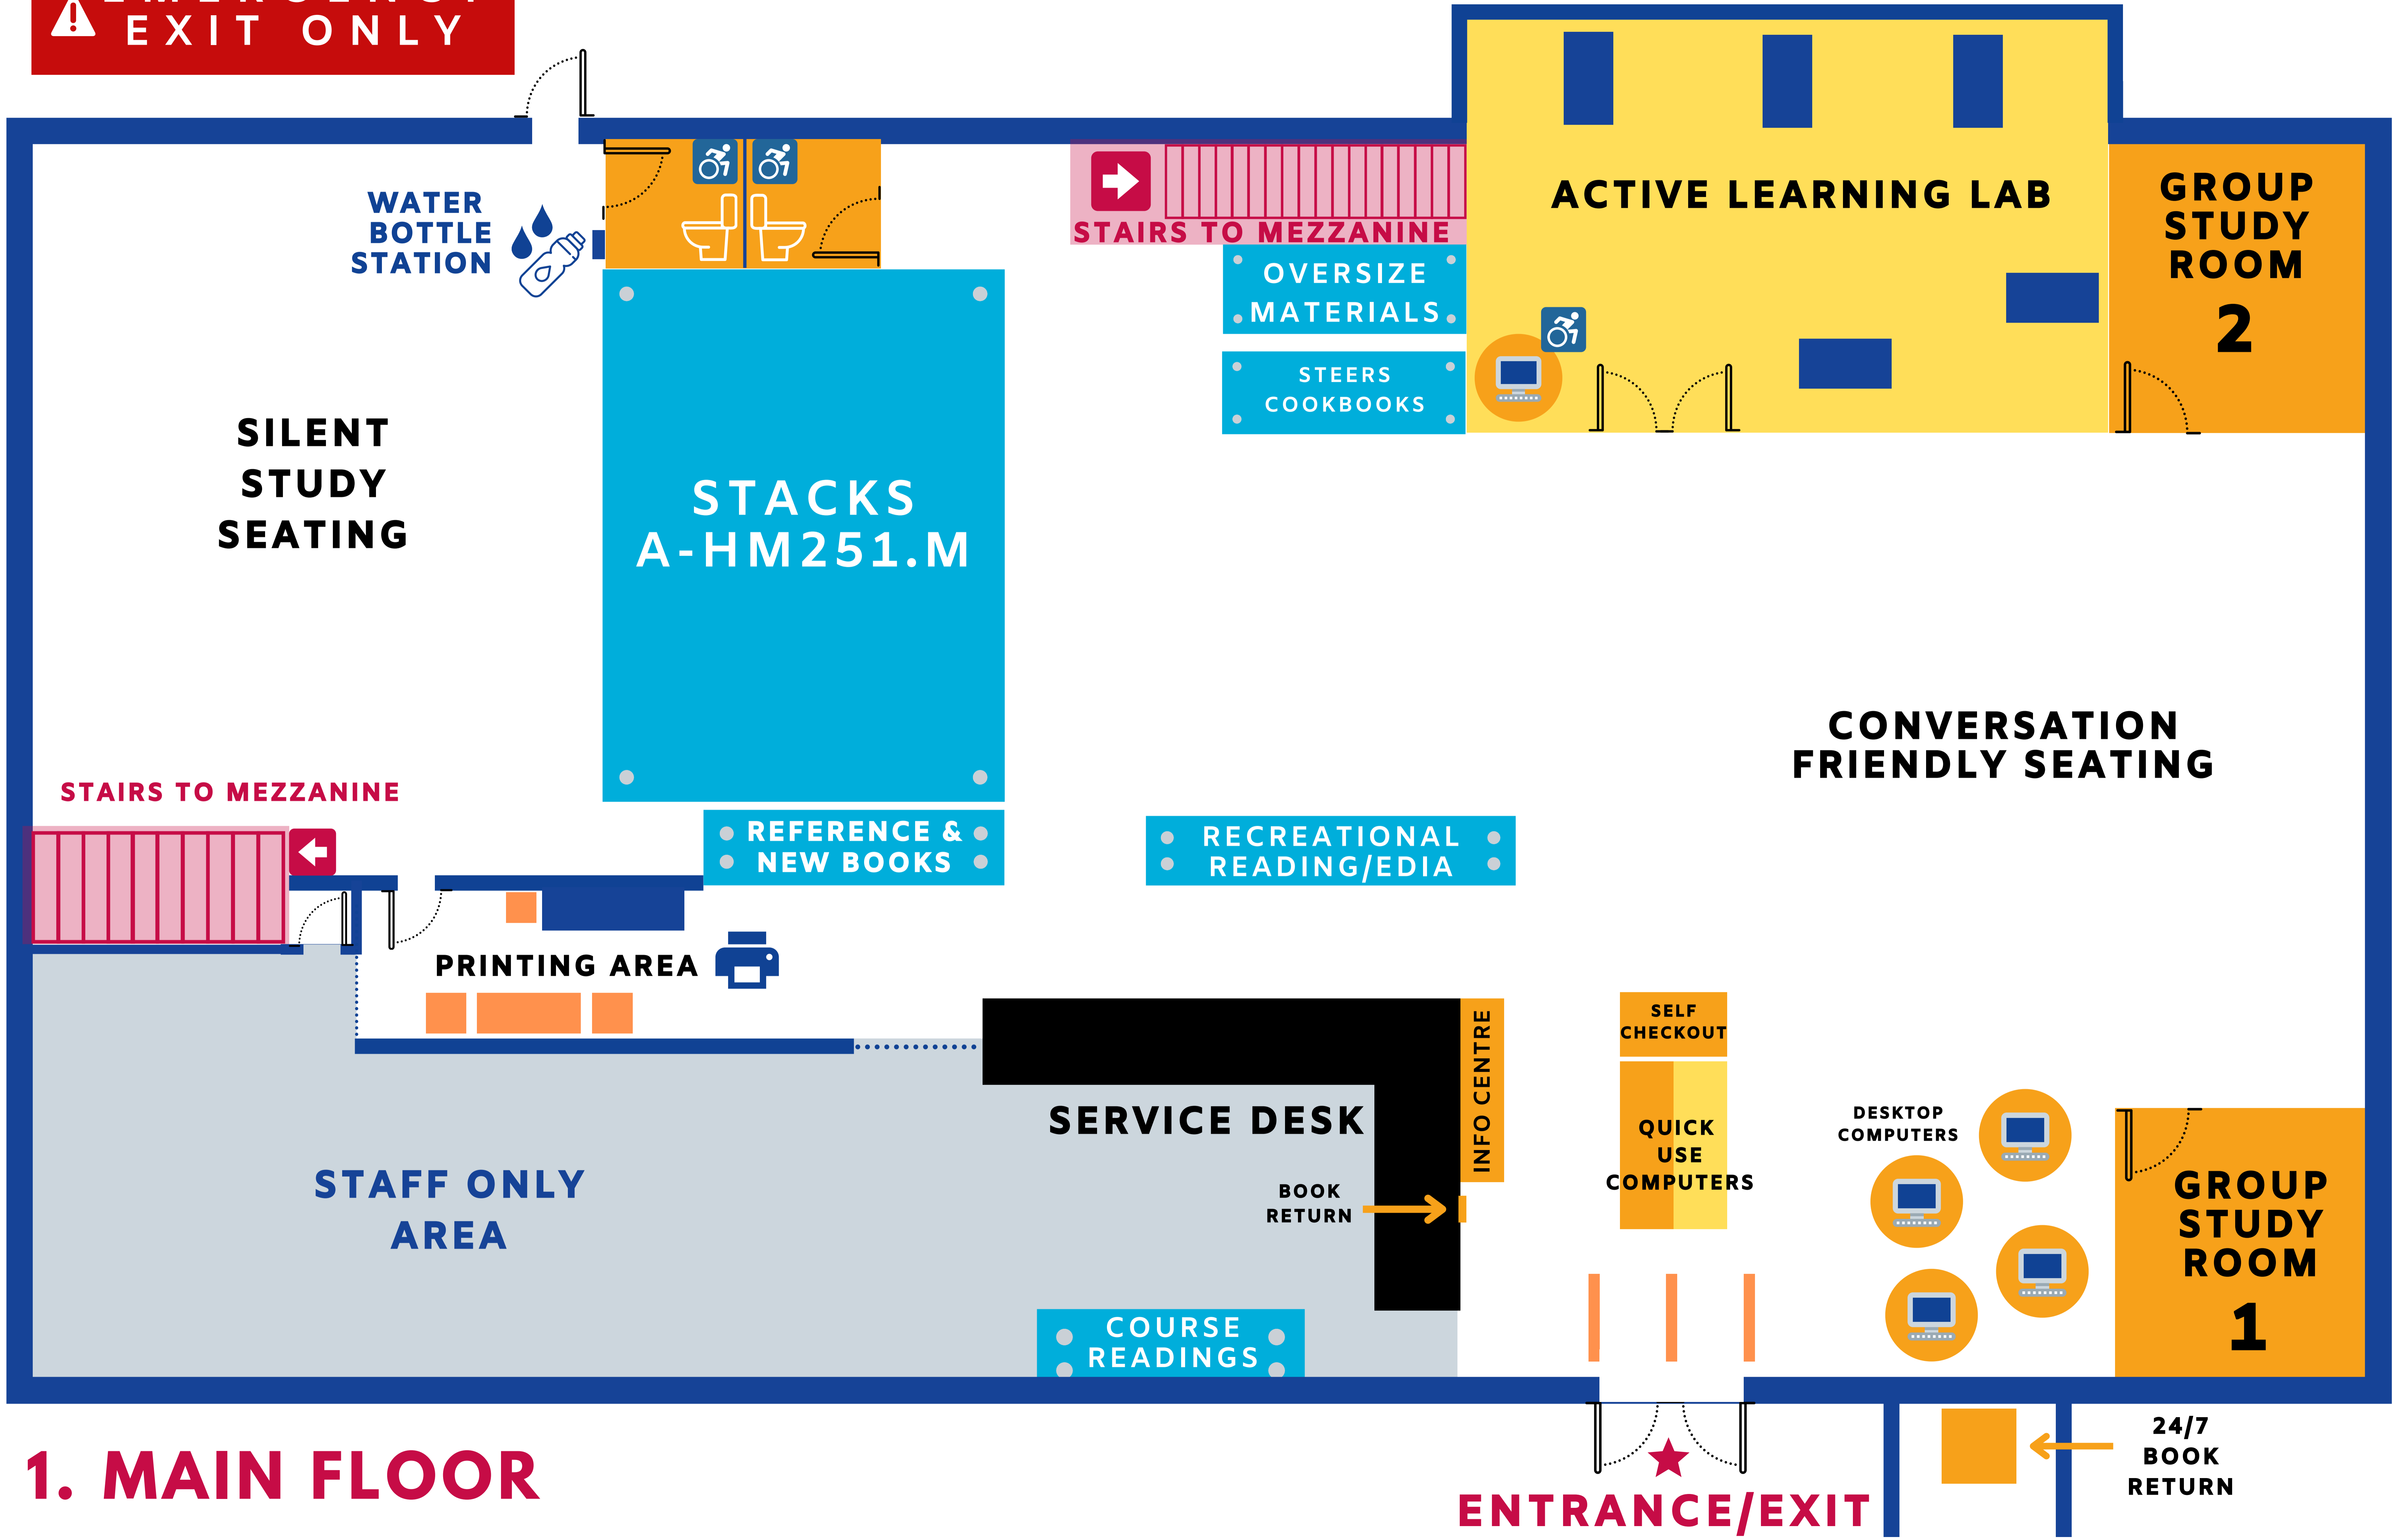

EMERGENCY EXIT ONLY

SILENT STUDY SEATING

**STACKS
A-HM251.M**

ACTIVE LEARNING LAB

GROUP STUDY ROOM 2

CONVERSATION FRIENDLY SEATING

STAIRS TO MEZZANINE

PRINTING AREA

STAFF ONLY AREA

SERVICE DESK

BOOK RETURN

COURSE READINGS

SELF CHECKOUT

QUICK USE COMPUTERS

DESKTOP COMPUTERS

GROUP STUDY ROOM 1

24/7 BOOK RETURN

1. MAIN FLOOR

ENTRANCE/EXIT

2. MEZZANINE

BERYL IVEY LIBRARY