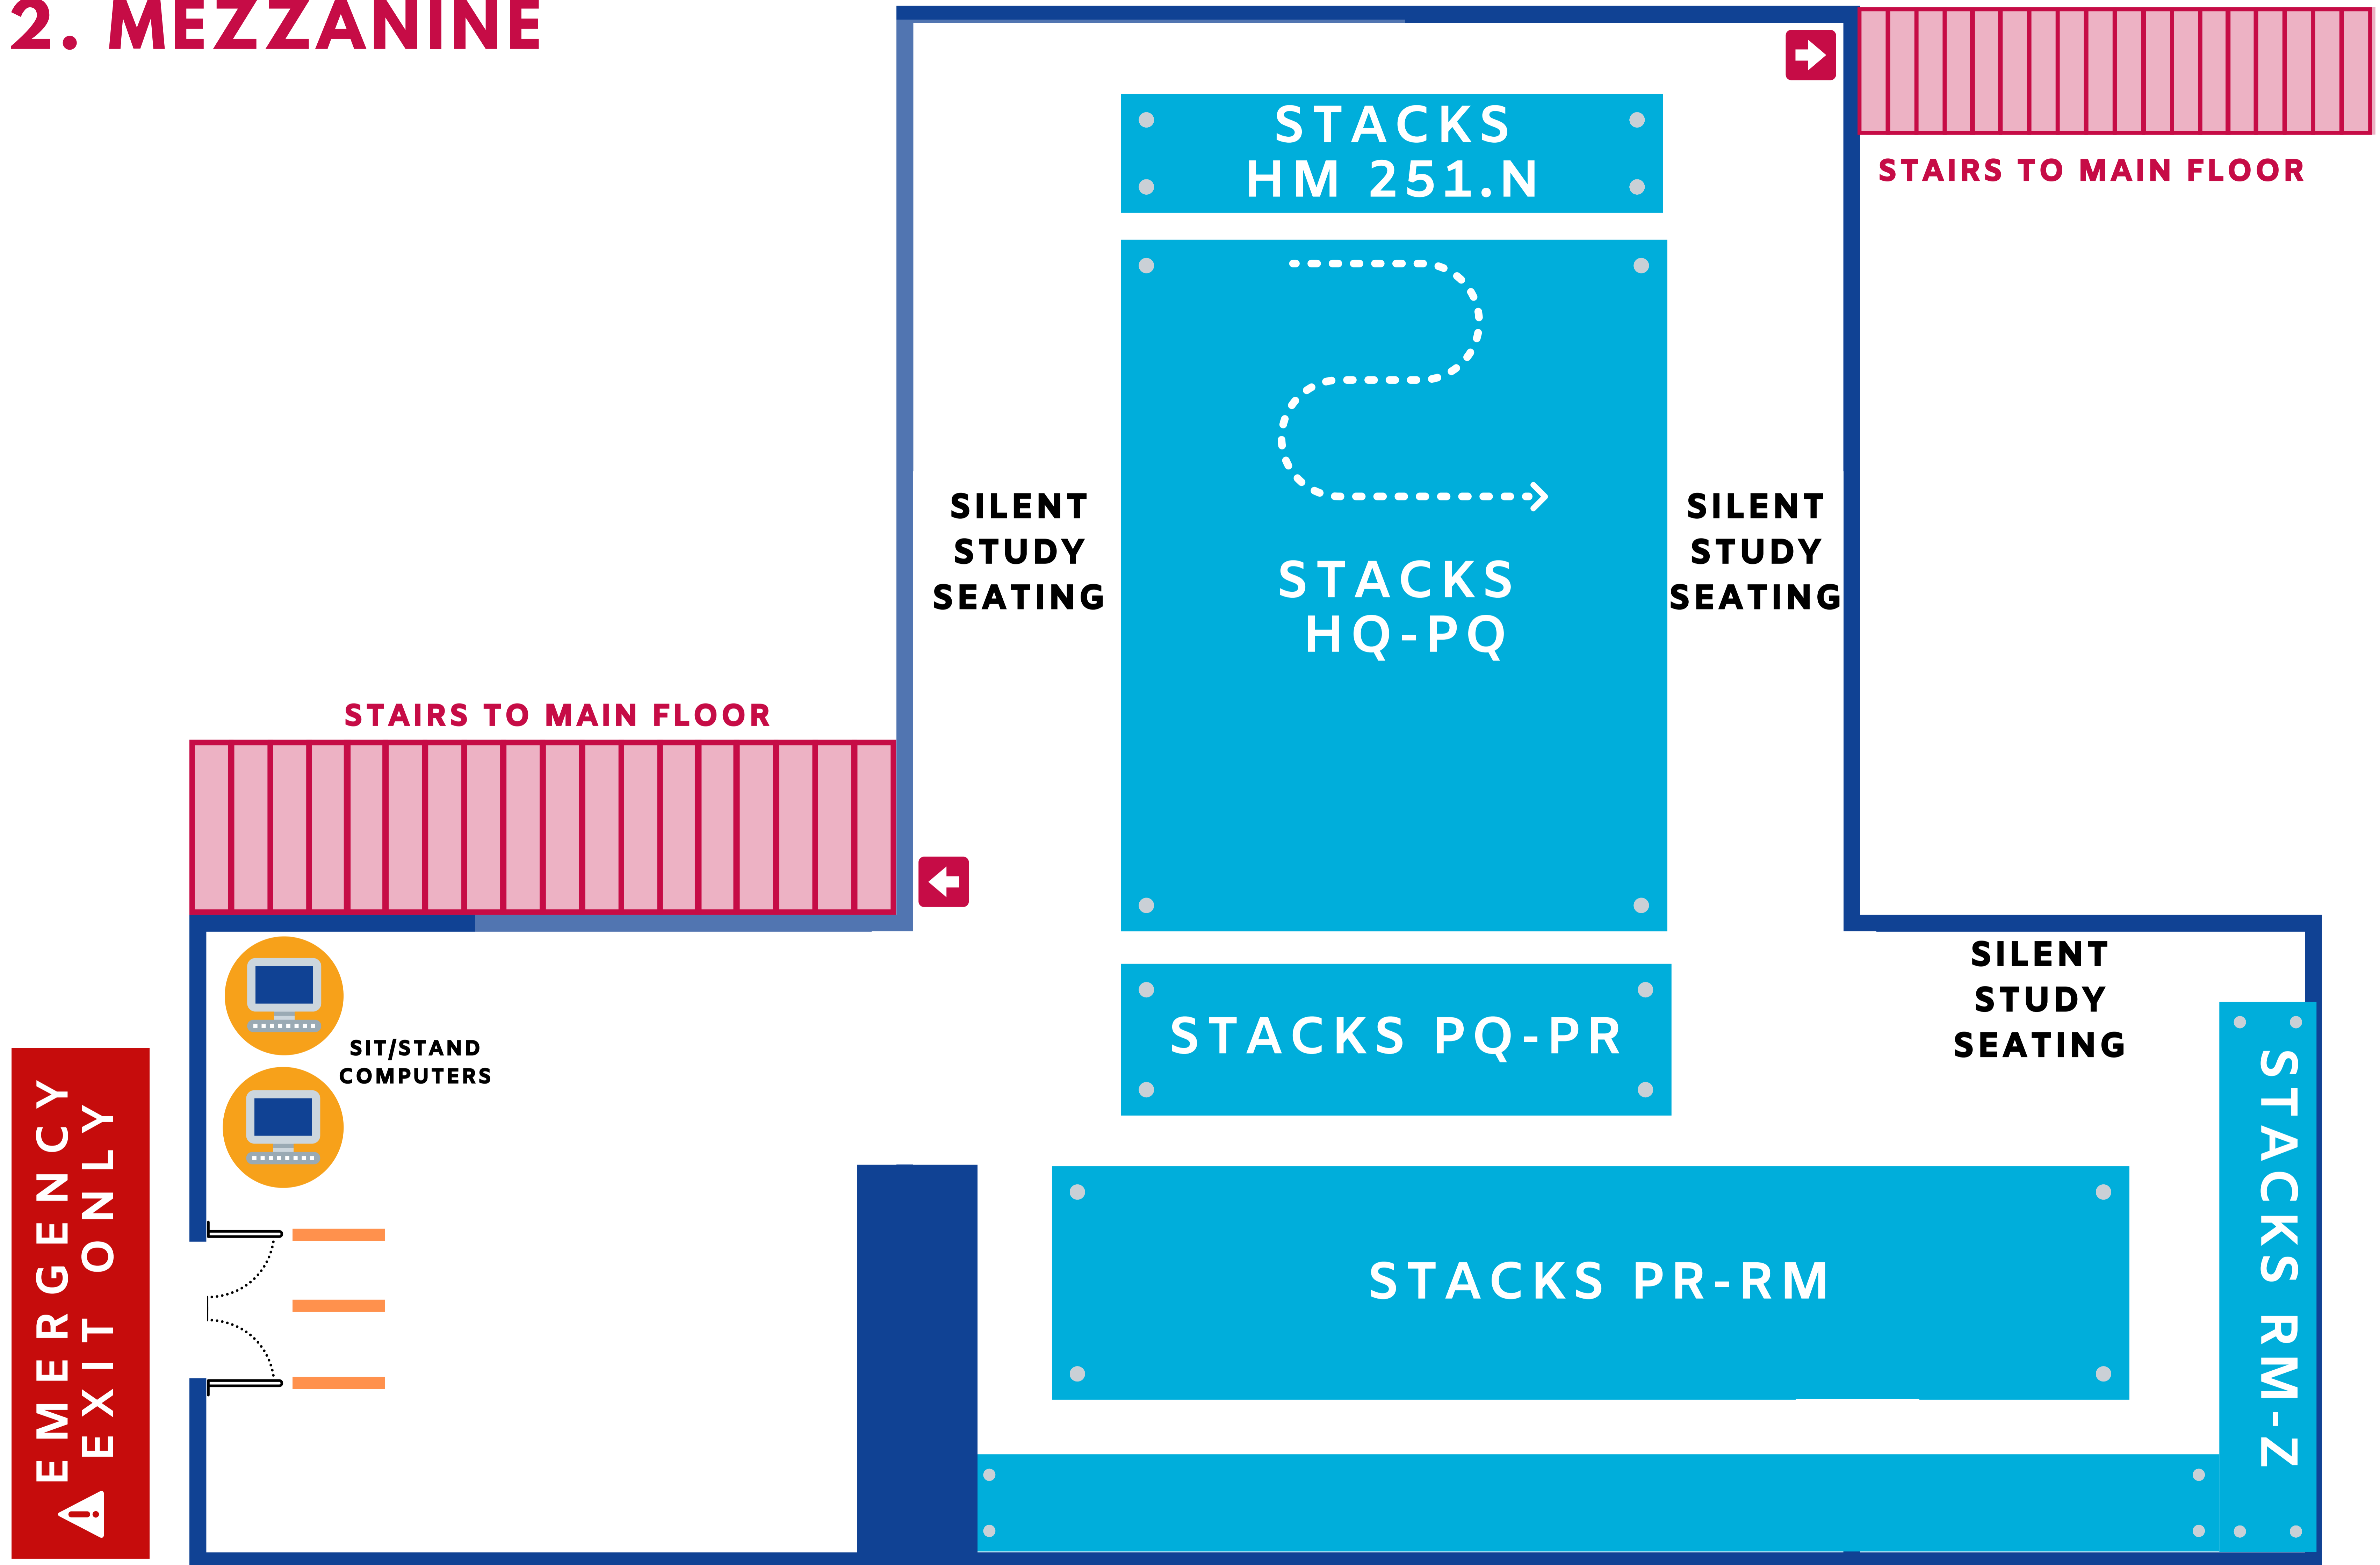

EMERGENCY EXIT ONLY

SILENT STUDY SEATING

**STACKS
A-HM251.M**

ACTIVE LEARNING LAB

GROUP STUDY ROOM 2

CONVERSATION FRIENDLY SEATING

STAIRS TO MEZZANINE

PRINTING AREA

STAFF ONLY AREA

SERVICE DESK

BOOK RETURN

COURSE READINGS

SELF CHECKOUT

QUICK USE COMPUTERS

DESKTOP COMPUTERS

GROUP STUDY ROOM 1

24/7 BOOK RETURN

1. MAIN FLOOR

ENTRANCE/EXIT

2. MEZZANINE

BERYL IVEY LIBRARY